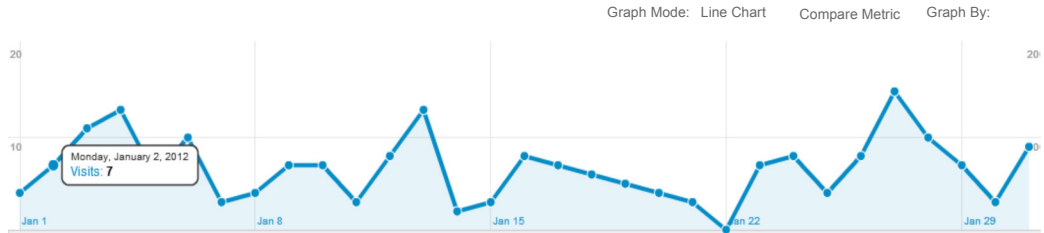

ADVANCED SEGMENTS EXPORT ADD TO DASHBOARD

Organic Search Traffic

Jan 1, 2012 - Jan 31, 2012

38.03% of total visits

Site Usage Ecommerce

Visits 205 % of Total: 38.03% (539)	Pages/Visit 3.01 Site Avg: 3.22 (-6.39%)	Avg. Time on Site 00:02:27 Site Avg: 00:03:50 (-36.34%)	% New Visits 58.54% Site Avg: 58.63% (-0.15%)	Bounce Rate 23.90% Site Avg: 30.06% (-20.47%)
--	---	--	--	--