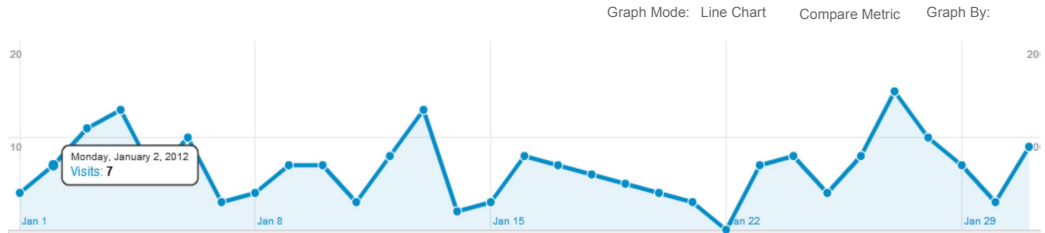

### Organic Search Traffic

Jan 1, 2012 - Jan 31, 2012

38.03% of total visits

Site Usage Ecommerce

<b>Visits</b> 205 % of Total: 38.03% (539)	<b>Pages/Visit</b> 3.01 Site Avg: 3.22 (-6.39%)	<b>Avg. Time on Site</b> 00:02:27 Site Avg: 00:03:50 (-36.34%)	<b>% New Visits</b> 58.54% Site Avg: 58.63% (-0.15%)	<b>Bounce Rate</b> 23.90% Site Avg: 30.06% (-20.47%)
--	---	--	--	--